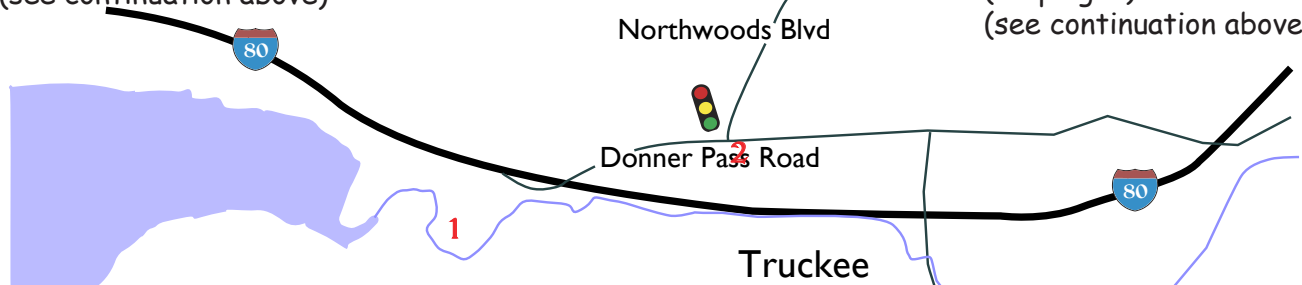

**From I-80 Eastbound (Sacramento)**

**\*1\*** Take Donner Pass Rd Exit

Left at Stop sign and OVER Freeway on D.P. Rd

**\*2\*** Left turn at Northwoods Blvd (stop light)

(see continuation above)

**From I-80 Westbound (Reno, N. Lake Tahoe)**

Take Hwy 89 South Exit (Squaw, Alpine, etc)

Turn Rt at Exit Stoplight

Left turn at Donner Pass Rd (Stop light, ACE Hardware)

**\*2\*** Rt turn on Northwoods Blvd (stop light)

(see continuation above)

**From Tahoe City (after going around Southwest end of Lake Tahoe)**