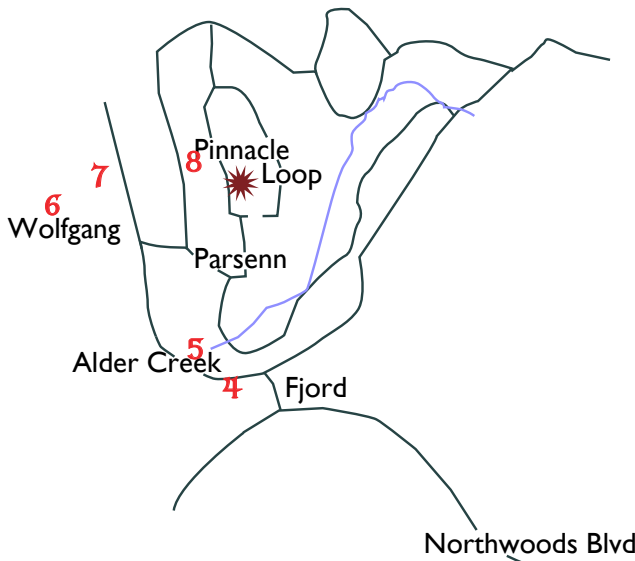

## Outside

## and Skiing

**Continuation from turn on Northwoods Blvd**

Uphill on Northwoods

**\*3\*** (make sure to continue STRAIGHT at Stop Sign)

Approx 4 miles on Northwoods

**\*4\*** Rt Turn on Fjord (sign for Hwy 89)

**\*5\*** Immediate Left turn on Alder Creek

**\*6\*** 1/2 mile to Rt Turn on Wolfgang

**\*7\*** almost immediate Rt Turn on Parsenn

Follow Parsenn as it loops around

**\*8\*** Left Turn on Pinnacle Loop

House is 3rd on RIGHT, uphill driveway, deck over garage with arched windows above

Take Hwy 267 to Truckee from Kings Beach

then I-80 Westbound

Take Hwy 89 South Exit (Squaw, Alpine, etc)

Turn Rt at Exit Stoplight

Left turn at Donner Pass Rd (Stop light, ACE Hardware)

**\*2\*** Rt turn on Northwoods Blvd (stop light)